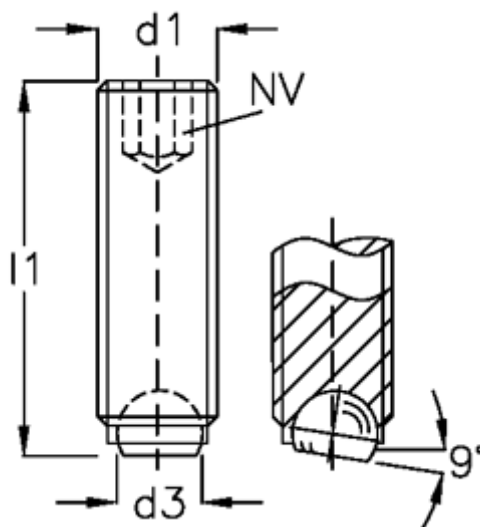

Article number: 20905745

Description: E+G Ball point screw  
GN 605-M16-20-B

## Measures

---

d1	= M16
d2	= 12.0
d3	= 10.7
Internal hexagon	= 8
l1	= 20